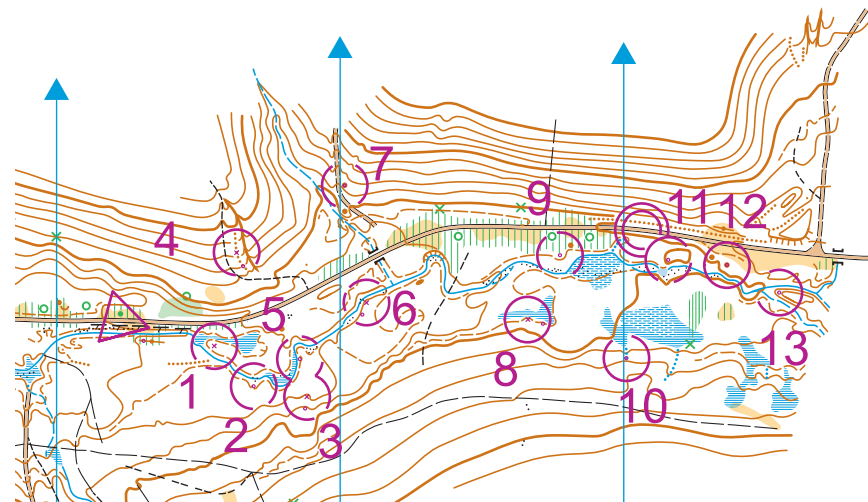

Sološnická dolina - TrailO 1:4000 e=2,5m

Sološnická dolina - TrailO 1:4000 e=2,5m

TIME CONTROLS

Categories:
Open, Physically challenged, Junior

Time limit: 9 minutes for all
(answers after limits are counted as wrong)
Penalisation: 120 seconds per wrong answer

SOLUTIONS

Slovak TrailO weekend 2021				
Sprint - TC		0,04 km		
▷				
1	A	↵		Z
2	A	∩		A
3	A	∩		Z
4	A	↵		A
5	A	⌒		∩ A
6	A	•		Z
		⊗		

If ToePuncher failure, use manual punching

1A	2A	3A	4A	5A	6A
1Z	2Z	3Z	4Z	5Z	6Z

COURSE

Categories:
Open, Physically challenged, Junior

Time limit:
Open, Junior - 16 minutes
Physically challenged - 20 minutes

Registračné číslo / Registration number: SZOŠ 21.41.V
Mapoval a kreslil / Mapped a drawn by: Róbert Miček
Aktualizoval / Revised: Dušan Furucz
Stav / Status: Jeseň / Autumn 2017
August 2021
Podklad / Base: Laserscan
Vydal / Publish: ŠK Farmaceut Bratislava
Majiteľ mapy / Map owner: ŠK Farmaceut Bratislava