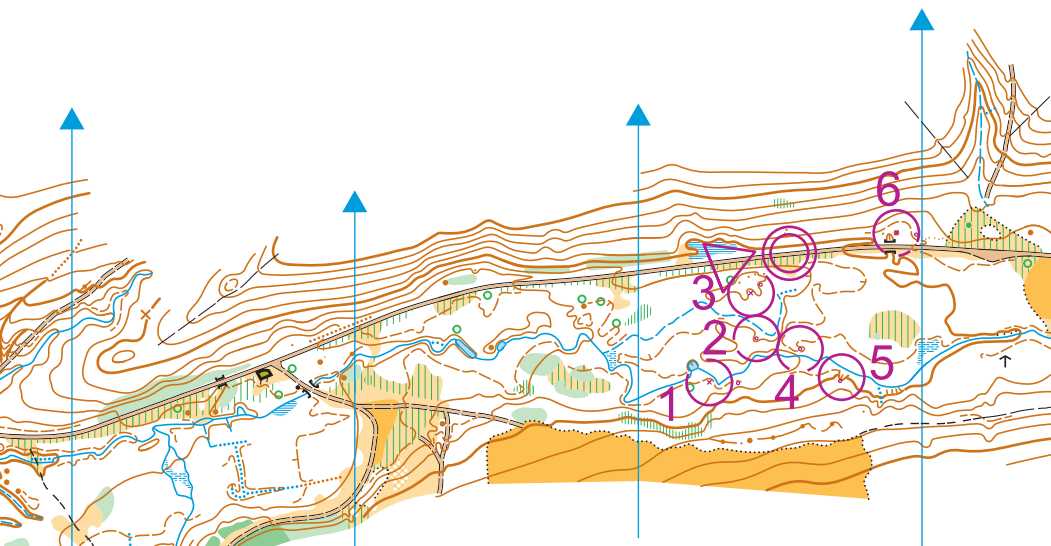

Sološnická dolina - TrailO 1:4000 e=2,5m

Sološnická dolina - TrailO 1:4000 e=2,5m

TIME CONTROLS

Categories:
Open, Physically challenged, Junior

Time limit: 9 minutes for all
(answers after limits are counted as wrong)
Penalisation: 120 seconds per wrong answer

SOLUTIONS

Slovak TrailO weekend 2021				
Sprint - TC		0,04 km		
▷				
1	A	↵		Z
2	A	∩		A
3	A	∩		Z
4	A	↵		A
5	A	⌒		∩ A
6	A	•		Z
		⊗		

If ToePuncher failure, use manual punching

1A	2A	3A	4A	5A	6A
1Z	2Z	3Z	4Z	5Z	6Z

COURSE

Categories:
Open, Physically challenged, Junior

Time limit:
Open, Junior - 16 minutes
Physically challenged - 20 minutes

Registračné číslo / Registration number: SZOŠ 21.41.V
Mapoval a kreslil / Mapped a drawn by: Róbert Miček
Aktualizoval / Revised: Dušan Furucz
Stav / Status: Jeseň / Autumn 2017
August 2021
Podklad / Base: Laserscan
Vydal / Publish: ŠK Farmaceut Bratislava
Majiteľ mapy / Map owner: ŠK Farmaceut Bratislava

Slovak TrailO weekend 2021				
Sprint		0,3 km		
▷				
1	A	↵		○ Z
2	A	∩		A
3	A	→ ↵		Z
4	A	▨		Z
5	A	∩		A
6	A	↵		Z
7	A	•		A

8	A	↵			Z
9	A	∩			A
10	A	⋯			∩ A
11	A	○			○ A
12	A	↘ •			A
13	A	↵			A
		⊗			

If ToePuncher failure, use manual punching