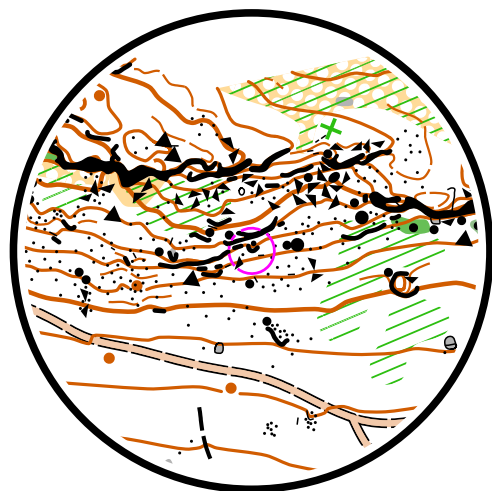

Station: 6 (EO, EJ)

1 : 2 000, 2 m

Formatted by TIM, ver. 4.2.1(0)

(C) 2017-2024 YQware <http://tim.yq.cz>

A	B	C	D	E	F	Z
---	---	---	---	---	---	---

Station: 6 (EO, EJ)

1 : 2 000, 2 m

1	A-F	←	⌂	<	↑	
---	-----	---	---	---	---	--

1

A	B	C	D	E	F	Z
---	---	---	---	---	---	---

Station: 6 (EO, EJ)

1 : 2 000, 2 m

2 A-F ↙ ▲ □ ○ □

2
X

A	B	C	D	E	F	Z
---	---	---	---	---	---	---

Station: 6 (EO, EJ)