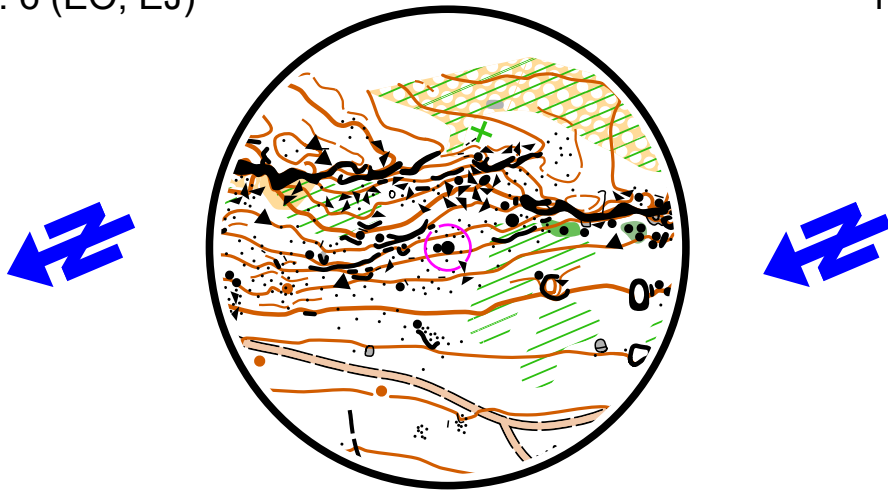

Station: 6 (EO, EJ)

1 : 2 000, 2 m

Formatted by TIM, ver. 4.2.1(0)

(C) 2017-2024 YQware <http://tim.yq.cz>

A	B	C	D	E	F	Z
---	---	---	---	---	---	---

Station: 6 (EO, EJ)

1 : 2 000, 2 m

1	A-F	←	⌂	<	↑	
---	-----	---	---	---	---	--

1

A	B	C	D	E	F	Z
---	---	---	---	---	---	---

Station: 6 (EO, EJ)

1 : 2 000, 2 m

2 A-F ↙ ▲ □ ○ □

2
X

A	B	C	D	E	F	Z
---	---	---	---	---	---	---

Station: 6 (EO, EJ)