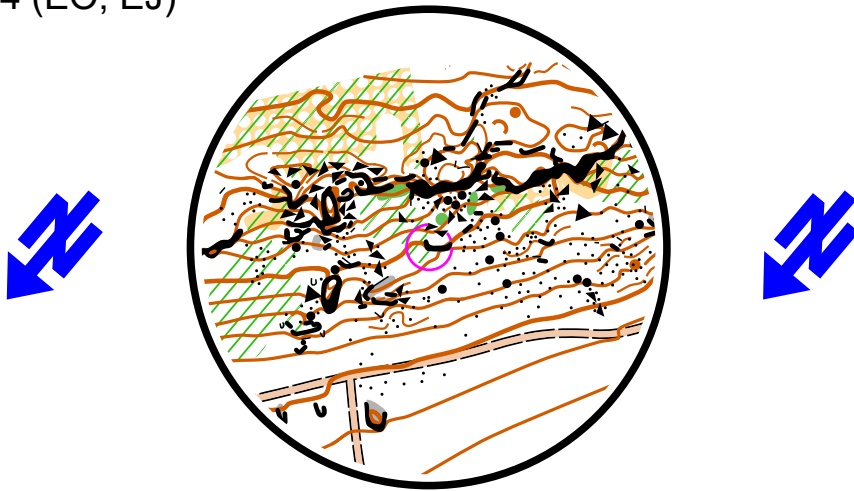

Station: 4 (EO, EJ)

1 : 2 000, 2 m

Formatted by TIM, ver. 4.2.1(0)

(C) 2017-2024 YQware <http://tim.yq.cz>

A	B	C	D	E	F	Z
---	---	---	---	---	---	---

Station: 4 (EO, EJ)

1 : 2 000, 2 m

1	A-F			
---	-----	--	--	--

1

A	B	C	D	E	F	Z
---	---	---	---	---	---	---

Station: 4 (EO, EJ)

1 : 2 000, 2 m

2 A-F m < ñ

2
X

A	B	C	D	E	F	Z
---	---	---	---	---	---	---

Station: 4 (EO, EJ)