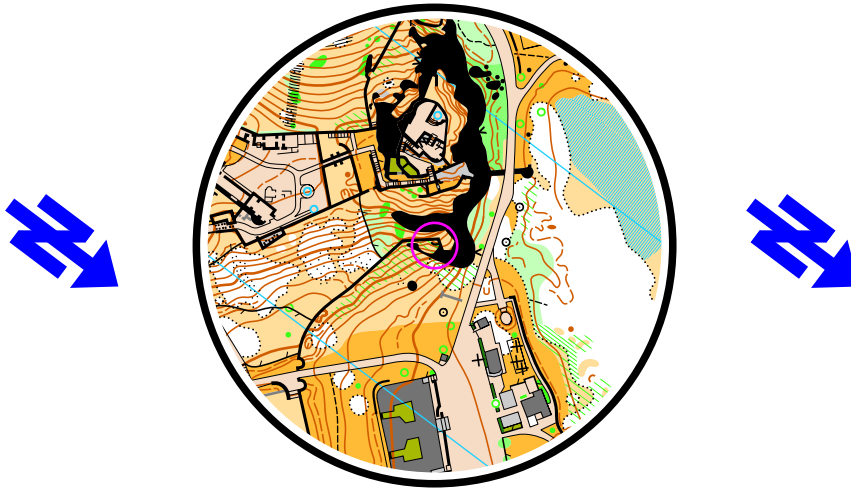

Station: 2 (Relay, GREEN group)

1:4000, 2.5 m

1	A-F	↙	◇		○
---	-----	---	---	--	---

1
X

Station: 2 (Relay, GREEN group)

1:4000, 2.5 m

2	A-F	◇		○
---	-----	---	--	---

2
✕
✕

Station: 2 (Relay, GREEN group)

1:4000, 2.5 m

3	A-F					
---	-----	--	--	--	--	--

3

Station: 2 (Relay, GREEN group)

1:4000, 2.5 m

4	A-F	m				
---	-----	---	--	--	--	--

4
X
X
X
X
X