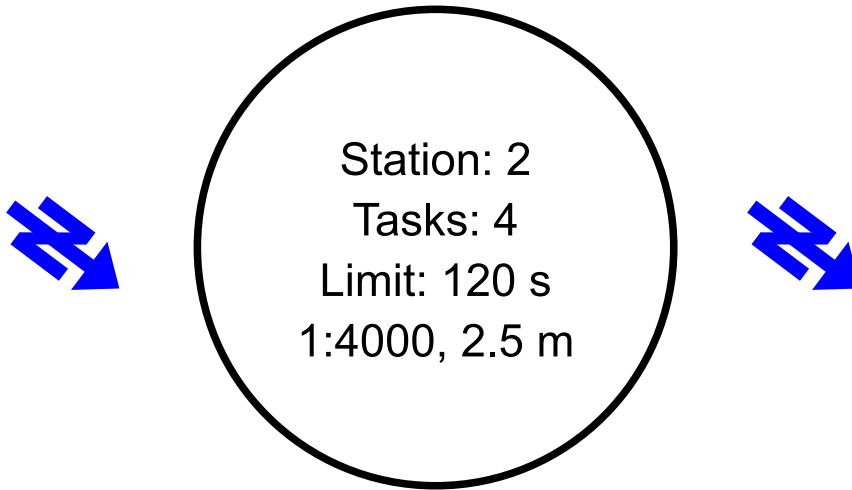

1:4000, 2.5 m

4	A-F	↶		○
---	-----	---	--	---

4
X
X
X
X
X

Station: 2 (Relay, GREEN group)

1:4000, 2.5 m

Formatted by TIM, ver. 4.1.2(9)

(C) 2017-2018 YQware <http://tim.yq.cz>

0