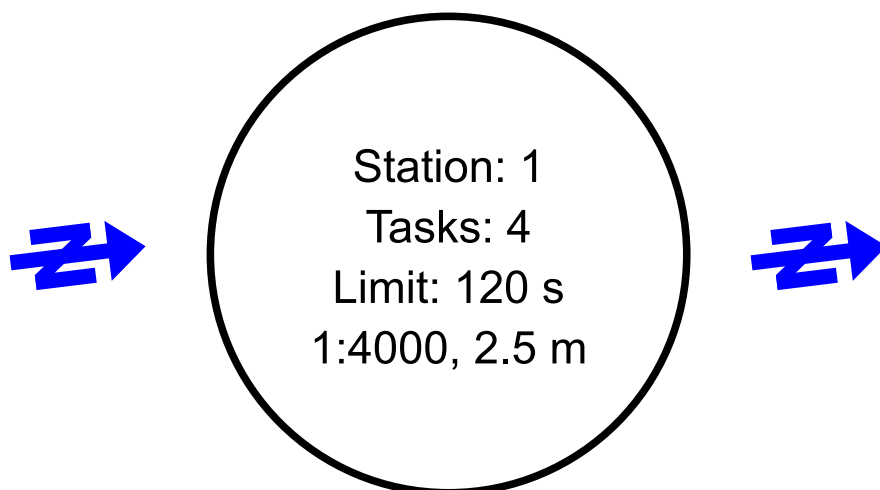

Station: 1 (Relay, GREEN group)

1:4000, 2.5 m

Formatted by TIM, ver. 4.1.2(9)

(C) 2017-2018 YQware <http://tim.yq.cz>

0

Station: 1 (Relay, GREEN group)

1:4000, 2.5 m

1	A-F	↩		○
---	-----	---	--	---

1
X

Station: 1 (Relay, GREEN group)

1:4000, 2.5 m

Station: 1 (Relay, GREEN group)

1:4000, 2.5 m

3	A-F					
---	-----	---	--	--	--	--

3

Station: 1 (Relay, GREEN group)