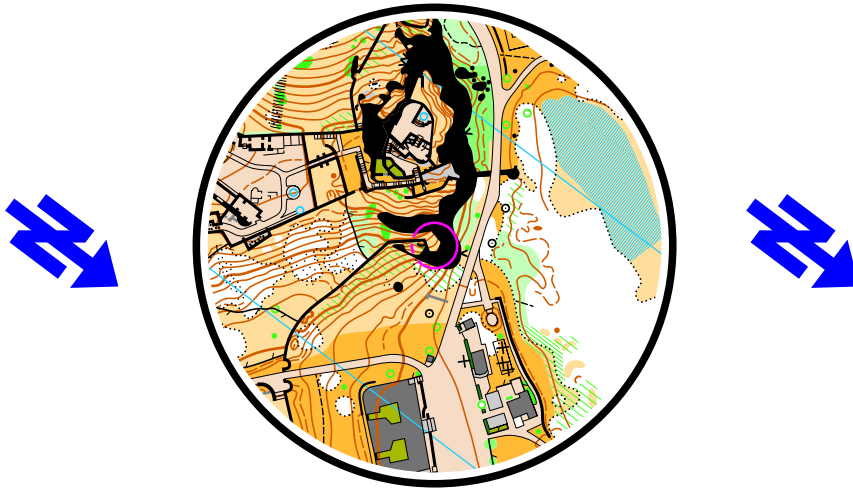

1
X

Station: 1 (Relay, GREEN group)

1:4000, 2.5 m

Station: 1 (Relay, GREEN group)

1:4000, 2.5 m

3	A-F					
---	-----	---	--	--	--	--

3

Station: 1 (Relay, GREEN group)

Station: 2 (Relay, GREEN group)

1:4000, 2.5 m

1	A-F	↙	◇		○
---	-----	---	---	--	---

1
X

Station: 2 (Relay, GREEN group)

1:4000, 2.5 m

2	A-F	◇		○
---	-----	---	--	---

2
✕
✕

Station: 2 (Relay, GREEN group)

1:4000, 2.5 m

3	A-F					
---	-----	--	--	--	--	--

3

Station: 2 (Relay, GREEN group)

1:4000, 2.5 m

4	A-F	m				
---	-----	---	--	--	--	--

4
X
X
X
X
X